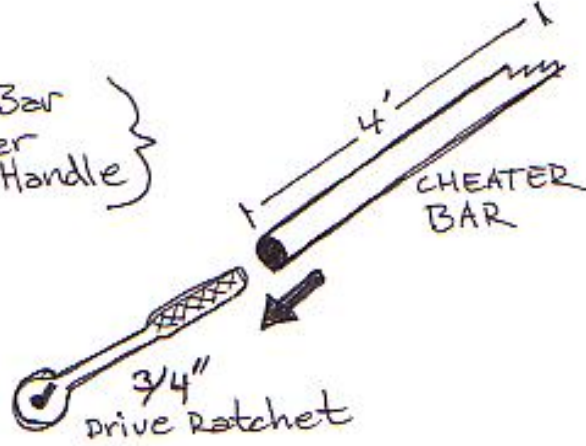

Cheater Bar
slides over
Ratchet Handle

TOP VIEW

socket is
welded in
place

SIDE VIEW